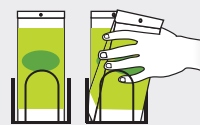

Center Store pusher systems are simple to install and **create orderly – and effective – product displays.**

Why install Retail Space Solutions SimpliStock pusher systems?

IMPROVED
product presentation

INCREASED
facings

REDUCED
conditioning

BETTER
shopper experience

Effortless installation and versatile design

SwiftHook™ securely attaches to gondola

Installation of the patent-pending SwiftHook™ is intuitive and secure. Metal hook attaches easily to existing pegboards or slatwalls and allows for simple repositioning during planogram changes.