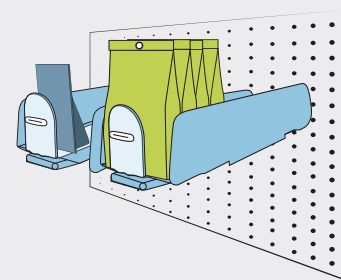

SimpliStock™ shelf pusher systems keep products front-faced and uncluttered, creating an intuitive shopping experience. The patent-pending SwiftHook™ connects easily and can be quickly repositioned for any planogram changes. The lightweight, durable tray adjusts to fit any size product. The centered pusher paddle keeps products moving forward smoothly without twisting or tearing, resulting in **clear displays** and **boosting sales**.

Center Store pusher systems are simple to install and **create orderly – and effective – product displays.**

Why install Retail Space Solutions SimpliStock pusher systems?

IMPROVED
product presentation

INCREASED
facings

REDUCED
conditioning

BETTER
shopper experience

Effortless installation and versatile design

SwiftHook™ securely attaches to gondola

Installation of the patent-pending SwiftHook™ is intuitive and secure. Metal hook attaches easily to existing pegboards or slatwalls and allows for simple repositioning during planogram changes.

Adjustable width tray accommodates various package sizes

Width of flexible tray adjusts smoothly and easily by hand. Two sizes – narrow and wide – accommodate the majority of standard goods.