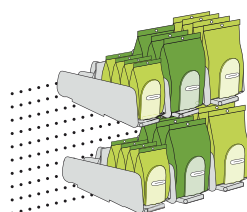

SimpliStock™ shelf pusher systems keep products front-faced and uncluttered, creating an intuitive shopping experience. The patent-pending SwiftHook™ connects easily and can be quickly repositioned for any planogram changes. The lightweight, durable tray adjusts to fit any size product. The centered pusher paddle keeps products moving forward smoothly without twisting or tearing, resulting in **clear displays** and **boosting sales**.

Center Store pusher systems are simple to install and **create orderly – and effective – product displays.**

Why install Retail Space Solutions SimpliStock pusher systems?

IMPROVED
product presentation

INCREASED
facings

REDUCED
conditioning

BETTER
shopper experience

Effortless installation and versatile design

SwiftHook™ securely attaches to gondola

Installation of the patent-pending SwiftHook™ is intuitive and secure. Metal hook attaches easily to existing pegboards or slatwalls and allows for simple repositioning during planogram changes.

Increased product facings

Lightweight, sturdy tray allows products to sit above the gondola, creating an additional row of facings at the top.

Upward pull makes reaching for low products easier

With SimpliStock™ installed, customers can grab products by simply pulling them upward – without having to bend down far to reach them.