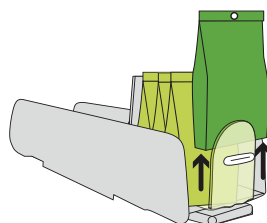

REDUCED
conditioning

BETTER
shopper experience

Effortless installation and versatile design

SwiftHook™ securely attaches to gondola

Installation of the patent-pending SwiftHook™ is intuitive and secure. Metal hook attaches easily to existing pegboards or slatwalls and allows for simple repositioning during planogram changes.

Front-facing products create new store feel every day

Pusher seamlessly glides products forward to ensure constant visibility and organization, keeping them neat. No twisting or ripped peg holes in bags.

Increased product facings

Lightweight, sturdy tray allows products to sit above the gondola, creating an additional row of facings at the top.

Upward pull makes reaching for low products easier

With SimpliStock™ installed, customers can grab products by simply pulling them upward – without having to bend down far to reach them.