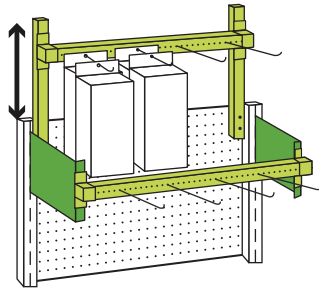

Magna-Bar peg merchandising systems:

- Fit existing store fixtures
- Maximize display space
- Boost sales
- Install easily

Magna-Bar systems mount to existing peg walls to **create systematic – and efficient – product displays.**

Why install Retail Space Solutions Magna-Bar peg merchandising systems?

IMPROVED
product presentation

FLEXIBLE
organization

DURABLE
components

COST-EFFECTIVE
solutions

Magna-Bar™

Peg Merchandising System

Holding more packages and driving more purchases

Installs intuitively and securely on existing fixtures

Universal mounting brackets fit into the slotted uprights found on existing gondola fixtures.

Repositionable pegs and hooks provide strong support

Pegs and hooks are available in varying lengths and shapes to accommodate different package sizes and display configurations.

Vertical and horizontal extension bars create additional product facings

To expand facings, Magna-Bar™ systems offer horizontal and vertical extension bars and a combination of ID channels to deliver unmatched display flexibility.