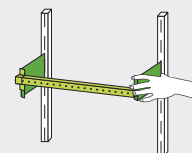

DURABLE
components