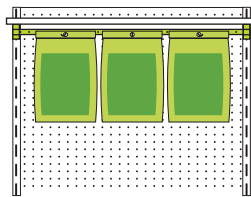

Magna-Bar peg merchandising systems:

- Fit existing store fixtures
- Maximize display space
- Boost sales
- Install easily

Magna-Bar systems mount to existing peg walls to **create systematic – and efficient – product displays.**

Why install Retail Space Solutions Magna-Bar peg merchandising systems?

IMPROVED
product presentation

FLEXIBLE
organization

DURABLE
components

COST-EFFECTIVE
solutions

Magna-Bar™

Peg Merchandising System

Holding more packages and driving more purchases

Installs intuitively and securely on existing fixtures

Universal mounting brackets fit into the slotted uprights found on existing gondola fixtures.

Repositionable pegs and hooks provide strong support

Pegs and hooks are available in varying lengths and shapes to accommodate different package sizes and display configurations.

Vertical and horizontal extension bars create additional product facings

To expand facings, Magna-Bar™ systems offer horizontal and vertical extension bars and a combination of ID channels to deliver unmatched display flexibility.