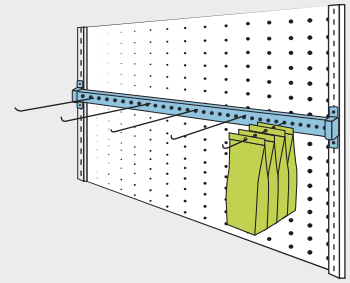

Magna-Bar peg merchandising systems:

- Fit existing store fixtures
- Maximize display space
- Boost sales
- Install easily

Magna-Bar systems mount to existing peg walls to **create systematic – and efficient – product displays.**

Why install Retail Space Solutions Magna-Bar peg merchandising systems?

IMPROVED
product presentation

FLEXIBLE
organization

DURABLE
components

COST-EFFECTIVE
solutions

Magna-Bar™

Peg Merchandising System

Holding more packages and driving more purchases

Installs intuitively and securely on existing fixtures

Universal mounting brackets fit into the slotted uprights found on existing gondola fixtures.

Repositionable pegs and hooks provide strong support

Pegs and hooks are available in varying lengths and shapes to accommodate different package sizes and display configurations.

Vertical and horizontal extension bars create additional product facings

To expand facings, Magna-Bar™ systems offer horizontal and vertical extension bars and a combination of ID channels to deliver unmatched display flexibility.